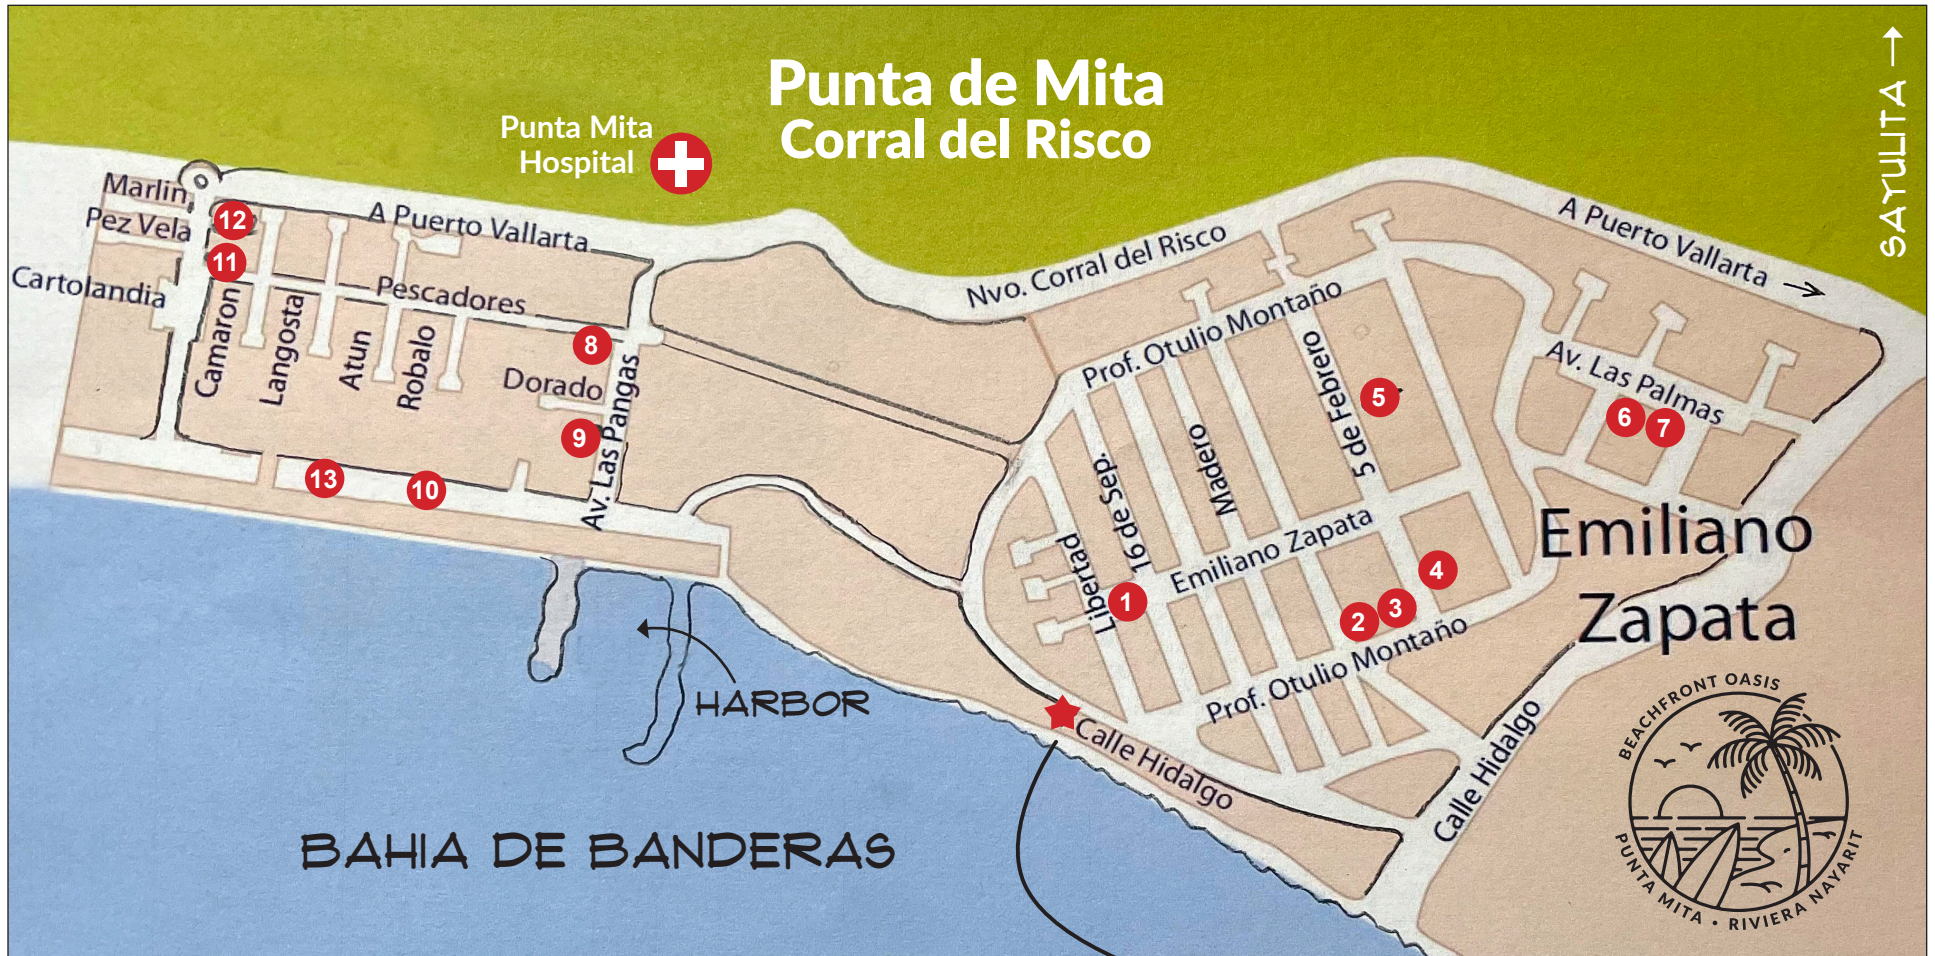

Punta de Mita Corral del Risco

- | | |
|-------------------|------------------------------|
| 1. Teresa's Tacos | 8. Pescatero |
| 2. Tortillaria | 9. Killer Bakery |
| 3. Papeleria | 10. Restaurant Row |
| 4. Scooter Rental | 11. Small Market |
| 5. NAEF | 12. Oelin - Expensive Market |
| 6. Fruiteria | 13. Taxi Services |
| 7. Chiki Pollo | |

Faro Real #1 Tower Two
104 Calle Hidalgo
Punta de Mita
Nayarit, Mexico

BEACHFRONT
Oasis

BeachfrontPuntaMita.com